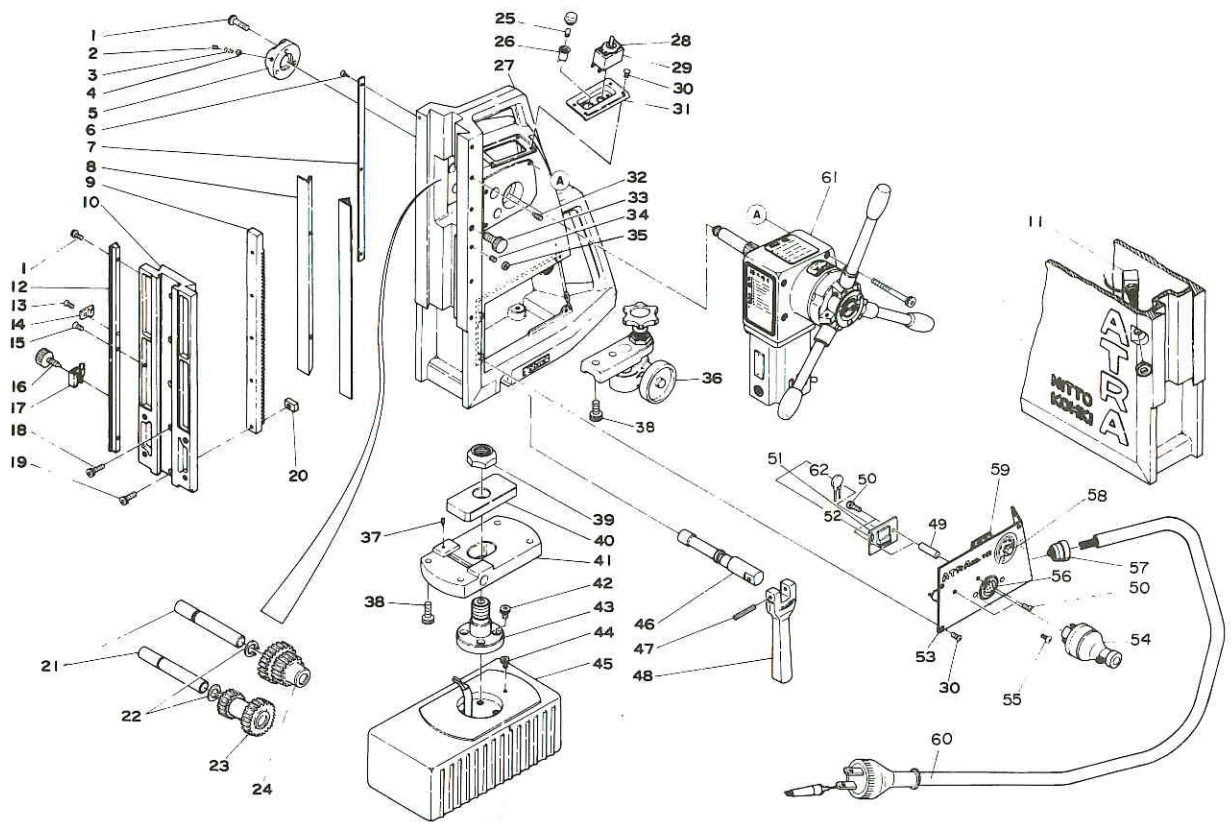

ATRA MASTER M-450 AUTO ASSEMBLY