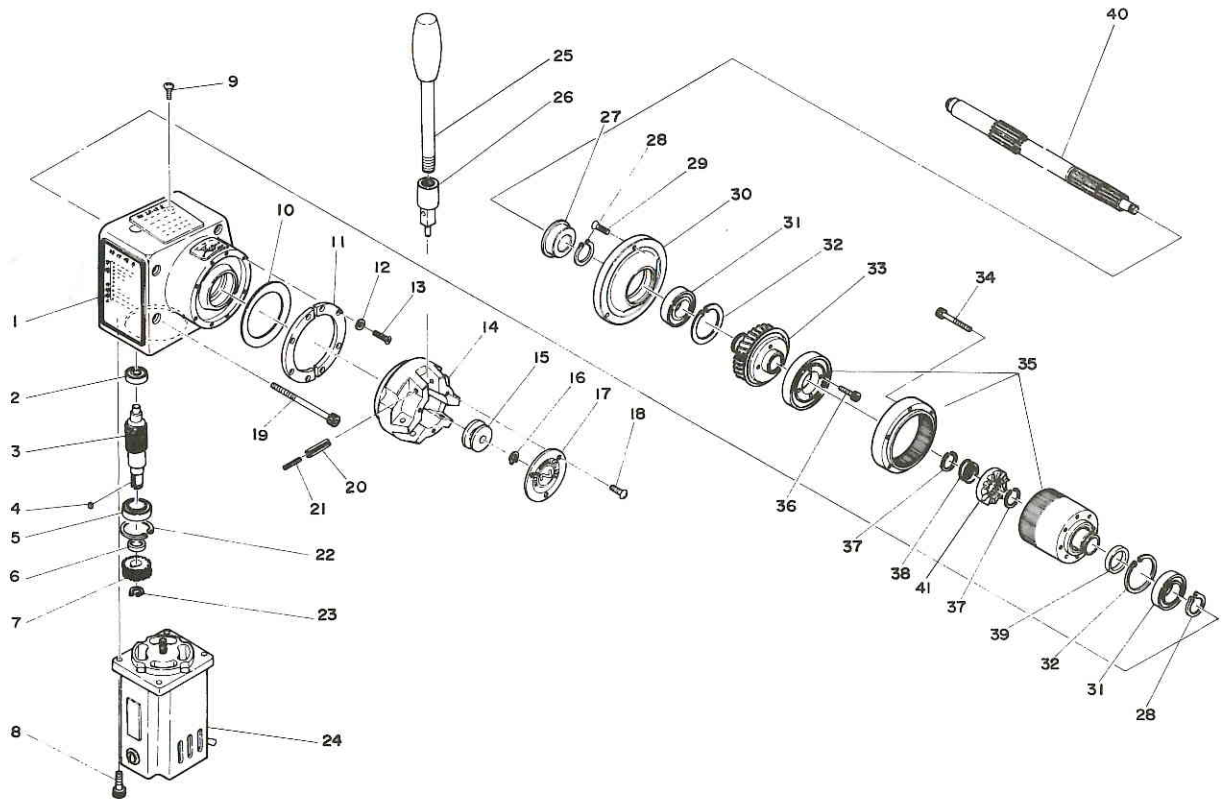

# ATRA MASTER M-450 AUTO PARTS LIST

The parts numbers with ( ) are included in the Ass'y parts written above them.

No.	Part No.	Part Name	Q'ty	Price
1	TP03030	Hex. Socket Head Cap Screw 4X12	5	
2	TP06397	Hex. Socket Set Screw 6X8	3	
3				
4	TP06396	Spring	3	
4	CP01123	Ball 3/16	3	
5	TP06395	Shaft Stopper	1	
6	TP05136	Rivet # 2	3	
7	TP06511	Scale Plate	1	
8	TP13832	Slide Plate	2	
9	TP08137	Rack	1	
10	TP06505	Slide Board	1	
11	TP02746	Limit Switch Z-15GQ22	1	
12	TP02747	Adjust Guide	1	
13	TP00112	Cross-Recessed Countersunk Flat Head Screw 4X10	1	
14	TP08138	Limit Switch Stopper	1	
15	TP02750	Cross-Recessed Countersunk Flat Head Screw 4X12	1	
16	TP02748	Adjust Bolt	1	
17	TP06506	Pointer	1	
18	TP08646	Hex. Socket Head Cap Screw 5X14	4	
19	TP02863	Hex. Socket Head Cap Screw 5X20	1	
20	TP02861	Stopper	1	
21	TP02567	Gear Shaft	2	
22	TP02570	Retaining Ring E-140	2	
23	TP06525	Spur Gear A	1	
24	TP06526	Spur Gear B	1	
25	TP00053	Neon Lamp	1	
26	TP00271	Lamp Holder MP-020	1	
27	TA93421	Body Sub Ass'y	1 set	
28	TP00076	Switch Nameplate	1	
29	TP00054	Switch ET115A12	1	
30	TP02618	Cross-Recessed Pan Head Screw 4X8	10	
31	TP06520	Switch Base-Panal	1	
32	TP04519	Hex. Socket Set Screw 5X18	4	
33	TP02931	Setscrew	1	
34	TP02937	Hex. Socket Set Screw 5X20	6	
35	TP02936	Hex. Nut M5	6	
36	TA94059	Stabilizer Ass'y	1 set	
37	TP02603	Hex. Socket Set Screw 4X10	1	
38	TP00045	Hex. Socket Head Cap Screw 8X25	6	
39	TP12183	Hex. Nut M22X1.5	1	
40	TP06509	Lock Plate	1	